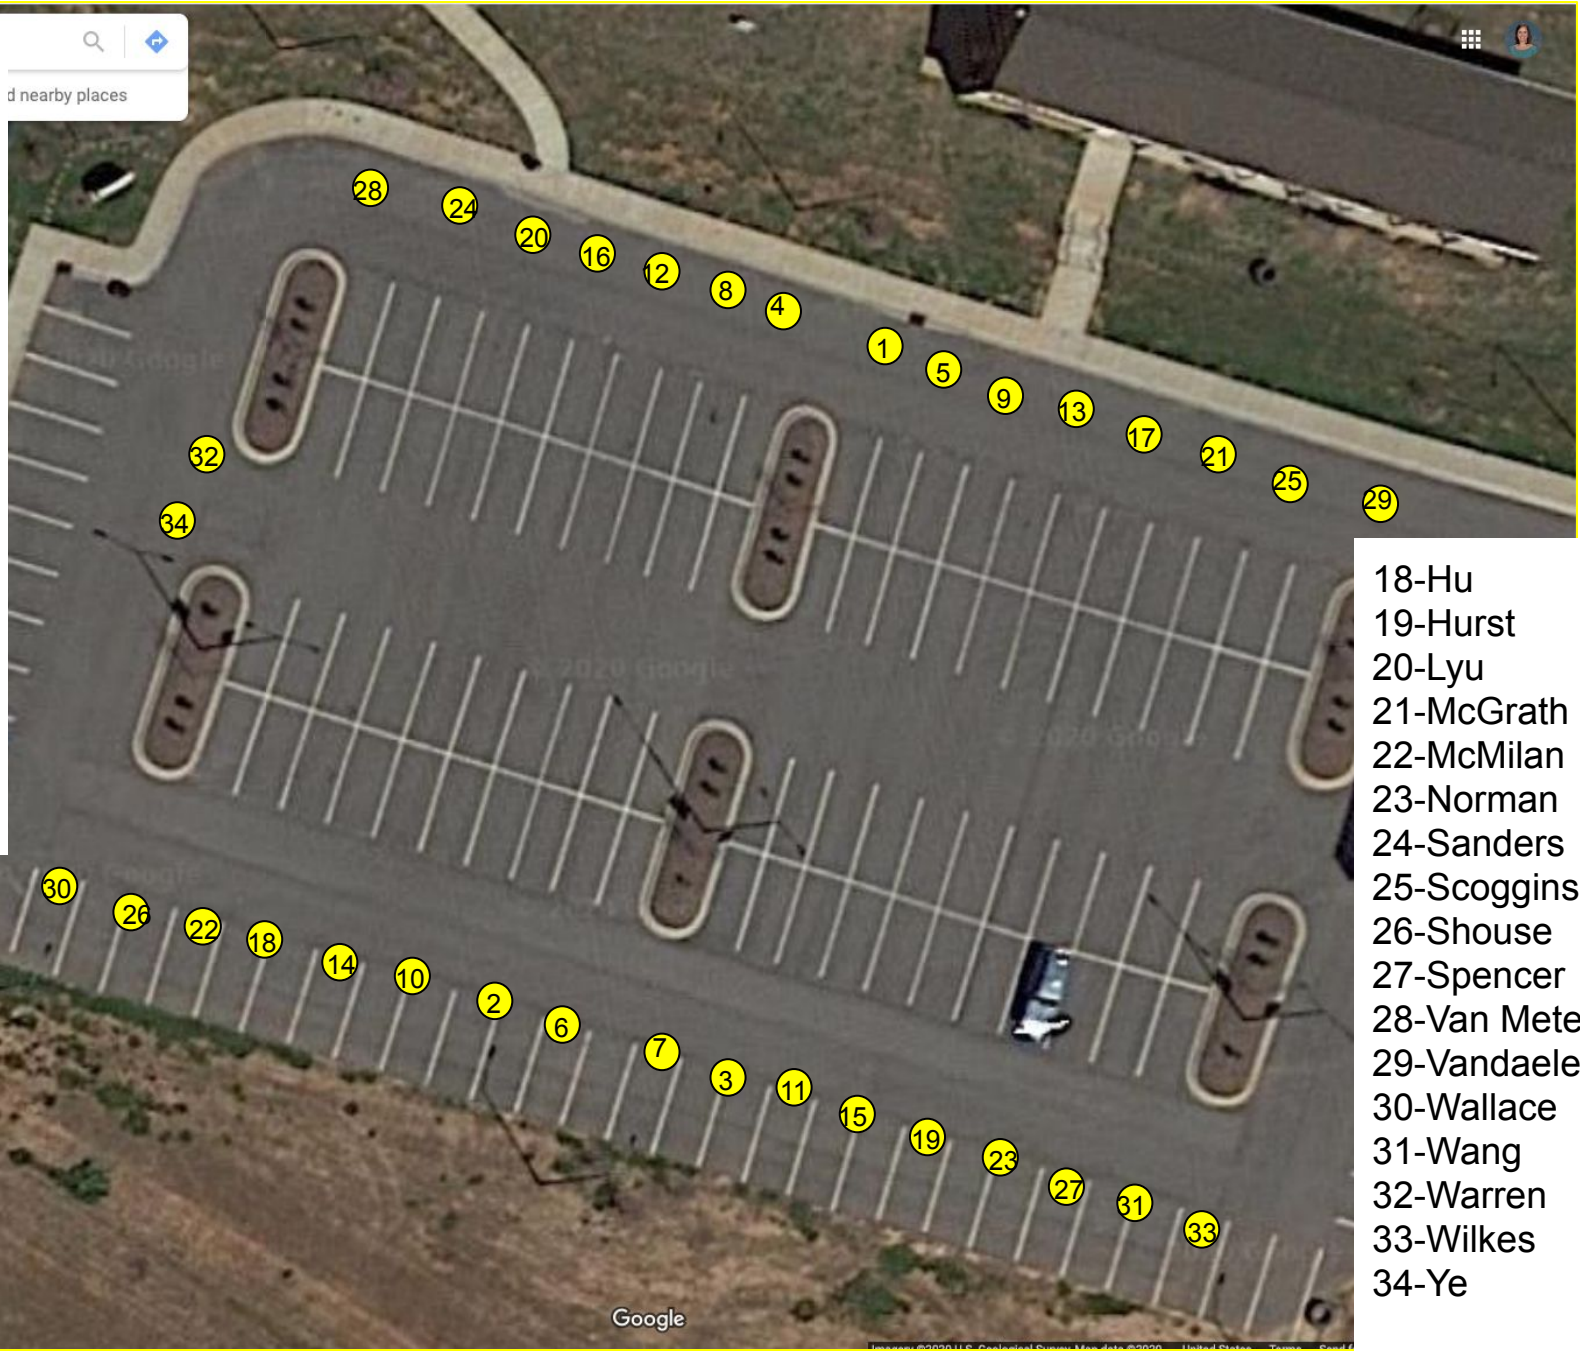

Search bar with magnifying glass icon and a blue location pin icon. Below the search bar, the text "d nearby places" is visible.

- 18- Hu
- 19- Hurst
- 20- Lyu
- 21- McGrath
- 22- McMilan
- 23- Norman
- 24- Sanders
- 25- Scoggins
- 26- Shouse
- 27- Spencer
- 28- Van Meter
- 29- Vandaele
- 30- Wallace
- 31- Wang
- 32- Warren
- 33- Wilkes
- 34- Ye

Map

Google